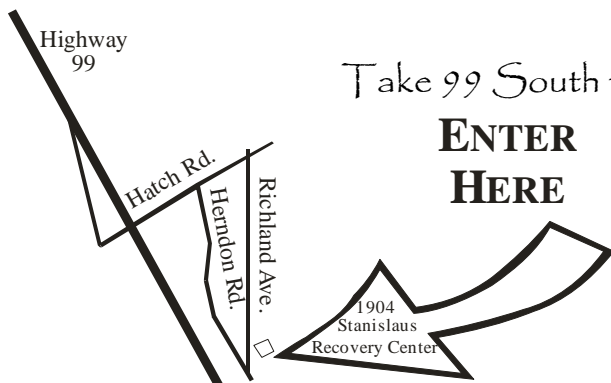

Meeting

Has Moved!

We Are Now Meeting at SRC
1904 Richmond, Ceres Room 112
Sunday Mornings at 10 am

PLEASE Do Not Arrive Before 9:30 am

Observe parking lot 10 mph rule

No loud music in parking lot

Smoking allowed only under canopy

No interactions with SRC Clients

Contact Scott F. 209.408.7277

Or Online @ www.svgna.com